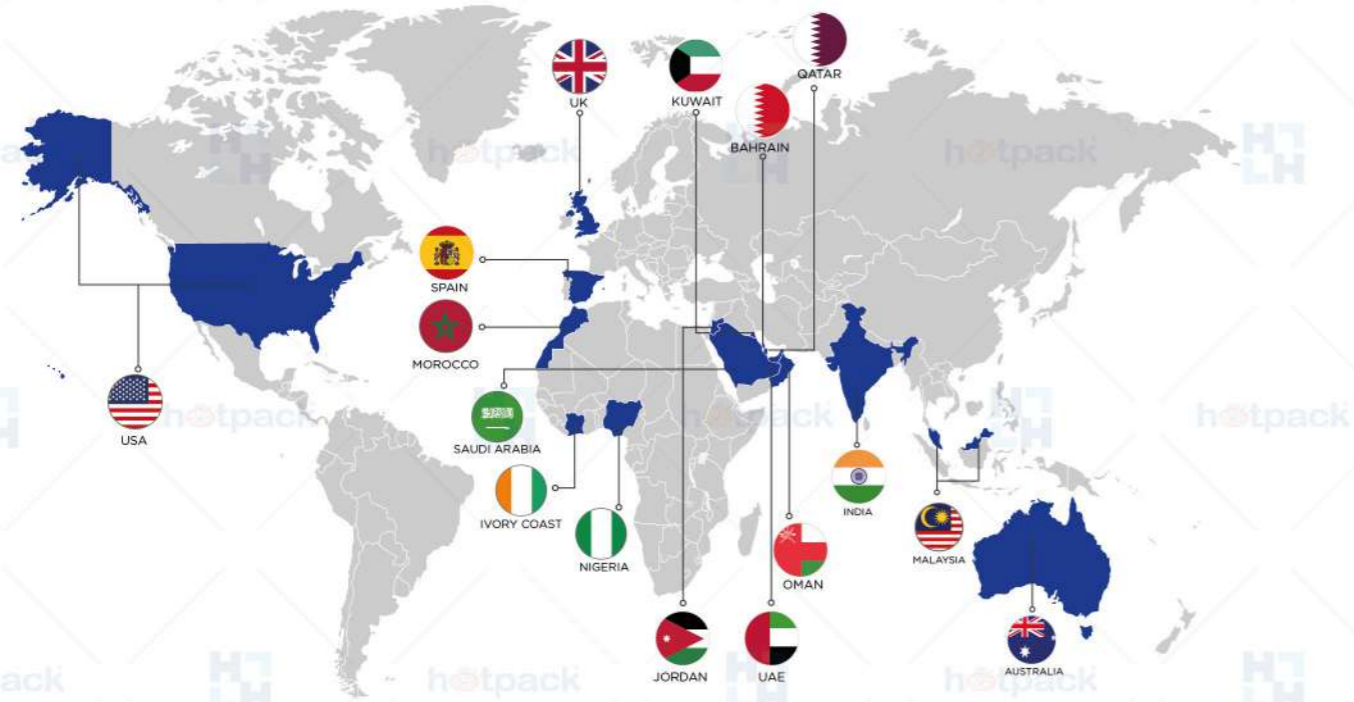

- 16 MANUFACTURING PLANTS
- 29 BRANCHES
- 50 SALES CENTERS
- 4000+ PRODUCTS
- 25000+ CUSTOMERS
- 3500+ EMPLOYEES
- 30+ NATIONALITIES
- 400+ FLEET

*as on June 2023

To be recognized as a global brand leader in the packaging industry.

Our mission is to undergo progressive & sustainable growth in international markets, steadily increasing our market share with regional and national targeted campaigns covering our vast product range. Our in-house expertise is fully empowered to offer state-of-art technical manufacturing, fine-tuned sales and precise logistics across all key market segments.

01	PAPER PRODUCTS	04	Paper Cups	06	Pizza Boxes	27
			Cup Carriers	15	Boat Tray	29
			Paper Straw	16	Lunch Boxes	31
			Bowls	17	Paper Bags	42
			Popcorn Tubs	22	Baking Mould	53
			Chicken Buckets	22	Cake Boards	56
			Cake/Sweet Boxes	23	Wraps	58
			Paper Plates	25	Tissues	60
02	MOLDED FIBER PRODUCTS	66	Plates/Trays	68	Containers	70
			Bowls	69	Cutleries	71
03	WOODEN PRODUCTS	72	Cutleries	75	Tooth Picks	76
			Cones	75	Skewers	76
			Boat Trays	75	Chopsticks	77
			Coffee Stirrer	76		
04	PLASTIC PRODUCTS PET Rigid Products Reusable Plastic PP Rigid Products Cutlery Films Bags & Sheets	78	Sushi Containers	80	Plates/Trays	112
			Salad Containers	82	Bowls	114
			Portion Cups	86	Microwave	116
			Deli Containers	89	Containers	
			Tamper Evident	92	Cutlery Range	120
			Containers		Stirrer/Straws	124
			Cups	96	Cling film	126
			Bottles	98	Garbage Bags	128
			Ice Cream Bowls	100	Table Sheets	131
			Black/White Base	103	Carry bags	133
			Containers			
05	ALUMINIUM PRODUCTS	134	Containers	136	Platters	139
			Pots	138	Foils	141
06	HYGIENE & PROTECTION	142	Gloves	144	Dishwash	153
			Apron	147	Hand wash	153
			Sleeves	147	Cleaner	154
			Face Masks	148	Hand Sanitizer	154
			Chef Hats	150	Dispenser	156
07	LABELS	158				
08	FLEXIBLE PACKAGING PRODUCTS	162				
09	FOAM PRODUCTS	172	Plates	173	Hinged Containers	175
			Cups	173	Pizza Boxes	175
			Trays	174	Bowls	175
			Burger Boxes	175		
10	CORRUGATED CARTONS	176				
11	MISCELLANEOUS PRODUCTS	182	Tapes	182	Bubble Wrap	183
			Garbage Bin	183	Handy Fuel	183
12	OUR CLIENTELE	184