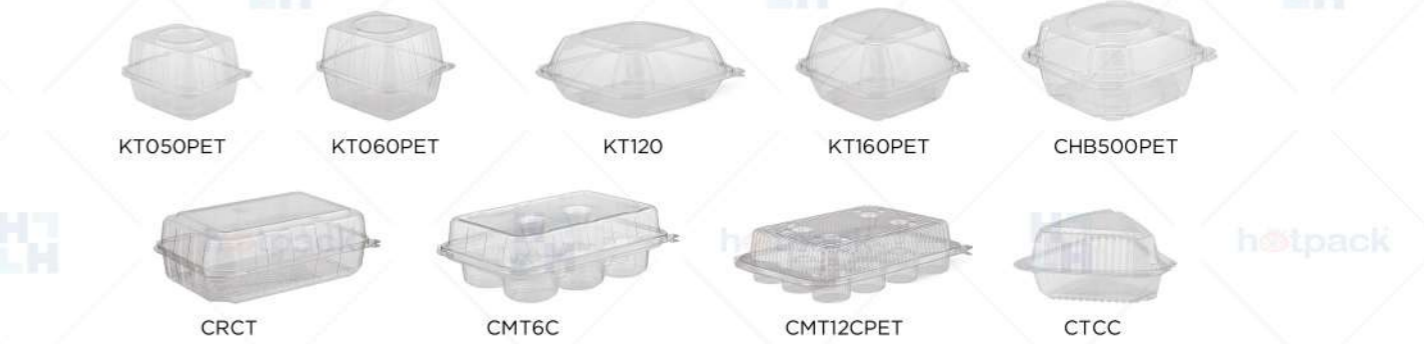

CODE	ITEM DESCRIPTION	PCS/ BAG	BAG/CTN	PCS/CTN	CTN SIZE(MM)
KT050PET	6 Croissant PET Clear Clamshell	250	1	250	750X435X360
KT060PET	10 Croissant PET Clear Clamshell	250	1	250	800X470X410
KT120	Clear Container (Club Sandwich)	250	1	250	425X400X445
KT160PET	PET Clear Burger Box 6"	500	1	500	800X340X640
CHB500PET	PET Clear Burger Box 5"	500	1	500	710X340X580
CRCT	Clear Rectangular Cookies / Biscuit Tray	250	1	250	760X500X360
CMT6C	PET Muffin Tray Clear 6" Compartment	250	1	250	800X500X360
CMT12CPET	PET Muffin Tray Clear 12" Compartment	250	1	250	760X500X350
CTCC	Clear Triangular Cake Container	500	1	500	530X475X310