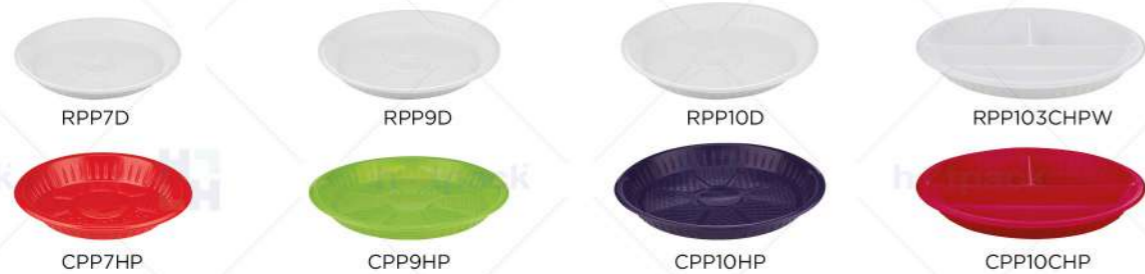

# PLASTIC PLATES

Our thermoforming division produces high quality plates, trays, cups and bowls. Made from high quality polypropylene material, these products are available in various sizes and shapes. We have just the right size of product for you whatever be the occasion. These are reliable cost-effective products available in a wide array of sizes and pack sizes to choose from.