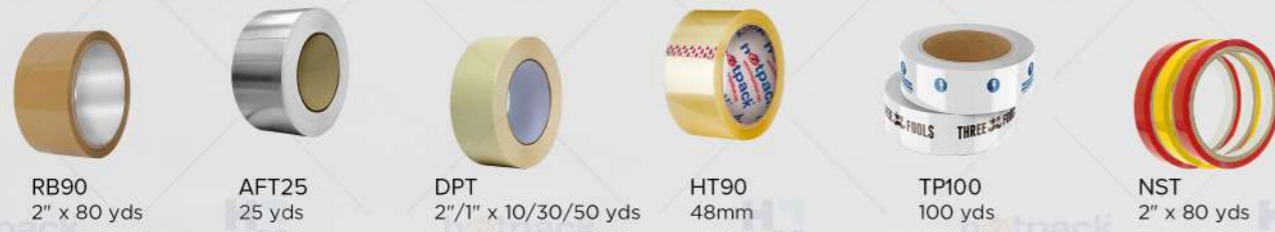

## MISCELLANEOUS PRODUCTS

RB90 2" x 80 yds  
AFT25 25 yds  
DPT 2"/1" x 10/30/50 yds  
HT90 48mm  
TP100 100 yds  
NST 2" x 80 yds